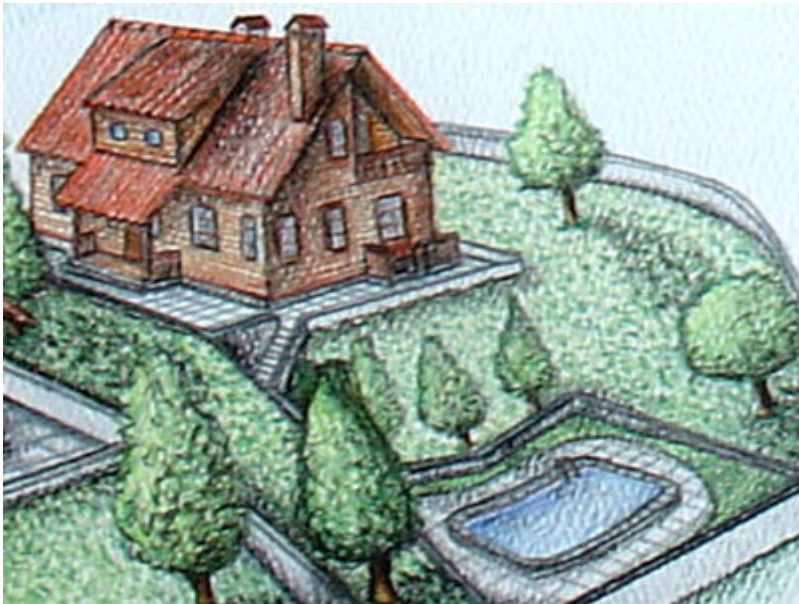

LAP390: Cortida 1

New 4 bed Nordic Pine home on a plot with a fantastic view over the Albufeira do Castelo de Bode lake.

This beautiful new home is located in Levegada, near the historic city of Tomar.

The 250m² house comprises: 60m² living room with stone fireplace. 35m² loft. 4 bedrooms (2 en-suite). 4 bathrooms. Fully equipped kitchen.

All services connected plus air conditioning, smoke alarm, burglar alarm.

1,330m² garden with swimming pool.

Garage for 2 cars.

Date of building completion: April 2007.

Price: 390,000 euros

www.pureportugal.co.uk