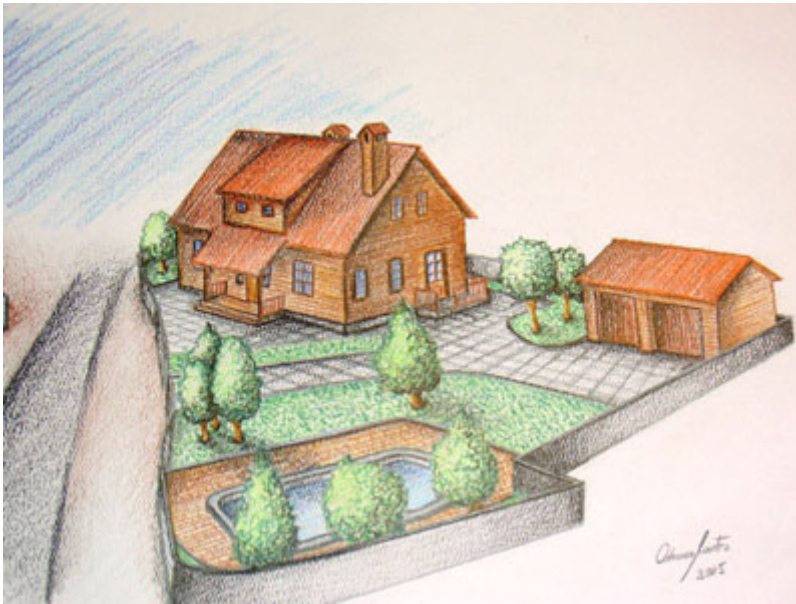

LAP360: Vila Nova

New 4 bedroom wooden house with swimming pool.

New 4 bedroom house constructed in Nordic Pine, on a beautiful plot circa 1km from the Albufeira do Castelo de Bode lake.

The 240m² house comprises: 60m² living room with natural stone fireplace. 35m² loft. 4 bedrooms (2 en-suite). 4 bathrooms. Fully equipped kitchen.

All services connected plus air conditioning, smoke alarm, burglar alarm.

1,160m² garden with swimming pool.

Garage for 2 cars.

Date of building completion: April 2007.

Localidade: Vila Nova, Freguesia da Serra